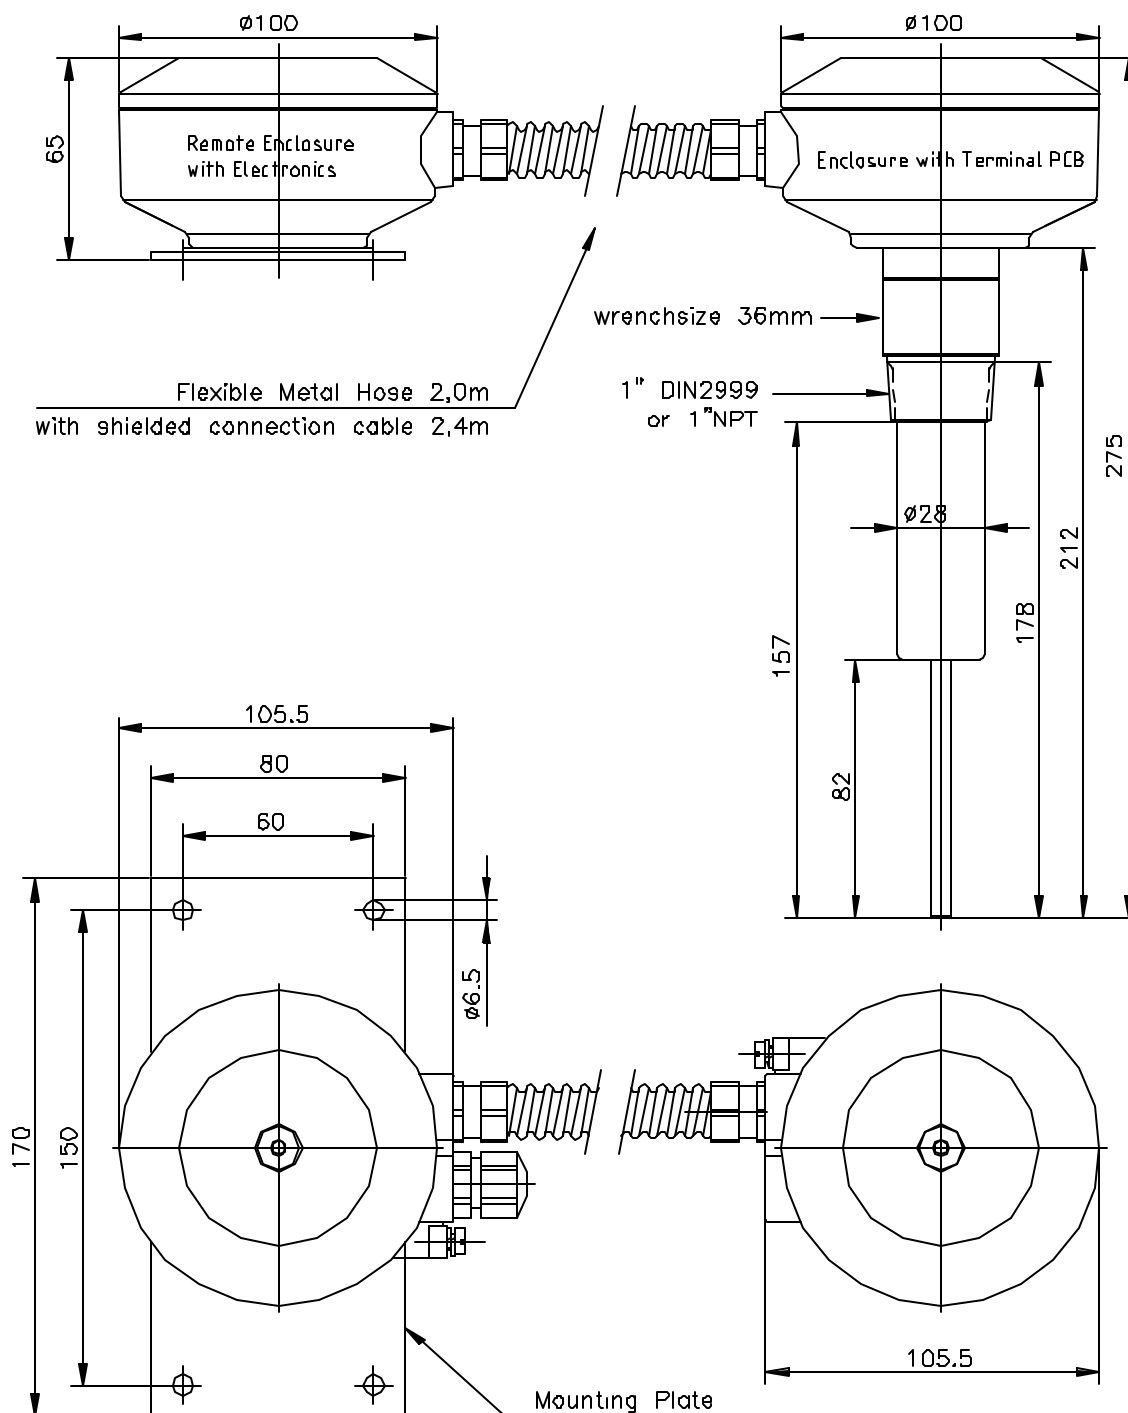

DP600 WITH REMOTE HOUSING

THIS IS AN ADDENDUM TO THE DP600 MANUAL FOR APPLICATIONS REQUIRING REMOTE HOUSING FOR EXTREMES OF TEMPERATURE OR VIBRATION

Hycontrol Ltd., Larchwood House, Orchard Street, Redditch, Worcestershire, B98 7DP